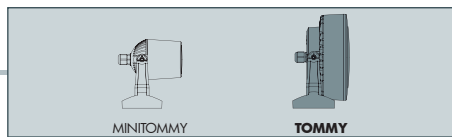

2M1.001.D1K

CCT SETTABLE

3000 K 4000 K 6500 K

SDCM <6

UV TREATED	DOUBLE INSULATION	+90° -60°	PUBLIC	RESIDENTIAL	INDOOR OUTDOOR
RECYCLABLE	ANTI-SHOCK	TEMPERATURE	WALL	CEILING	SPIKE

TOMMY - COMPONENTS

IP 66

COVER with no visible screws made of shockproof resin material, UV-rays stabilized, rust and corrosion free. Ring or eyelid versions available.