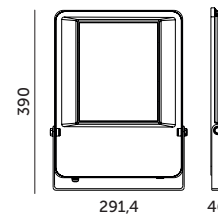

PROFESSIONAL LINE

NAŚWIETLACZE LED / LED FLOODLIGHTS

LED KOBİ SEUL 150W