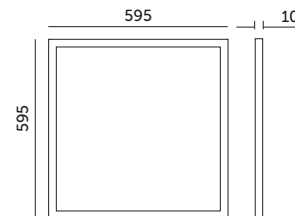

575x575

MODEL	INDEKS	POBÓR MOCY [W]	BARWA ŚWIATŁA	STRUMIEŃ ŚWIETLNY [lm]	WAGA NETTO [kg]	PAKOWANIE [szt.]	KOD EAN
MODEL	INDEX	POWER [W]	LIGHT COLOR	LUMINOUS FLUX [lm]	NET WEIGHT [kg]	PACKING [pcs]	BARCODE
LED NELIO 60X60 NB	KFNO2PT40NB	40	NEUTRALNA BIAŁA NEUTRAL WHITE	4300	1,83	5	5900605098028