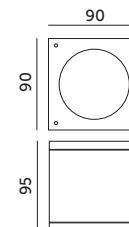

QUERK 1

CZARNY / BLACK

- sufitowa oprawa – nieruchoma,
- oprawa o podwyższonej odporności na wnikanie pyłu i wilgoci IP54,
- wykonana z aluminium i szkła.
- oprawa nie zawiera źródła światła w zestawie.

- ceiling fixtures – fixed,
- fixture with higher resistance to dust and moisture: IP54,
- made of aluminum and glass,
- light source not included.

MODEL	INDEKS	KOLOR	WAGA NETTO [kg]	PAKOWANIE [szt.]	KOD EAN
MODEL	INDEX	COLOR	NET WEIGHT [kg]	PACKING [pcs]	BARCODE
QUERK 1	KTLGK01CZ	CZARNY BLACK	0,29	30	5902201373707

230V~

50Hz

IK
06

IP
54

MAX
35W

GU10

-40°C
↑↓
60°C