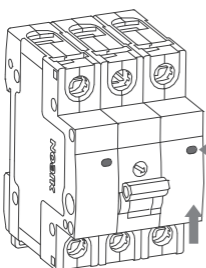

Red

Red
Červená
Czerwony
Roșu
Rot
Rouge
Красный

NOARK

Printed with environment-friendly paper

Copyright Noark. All Rights Reserved

www.noark-electric.eu