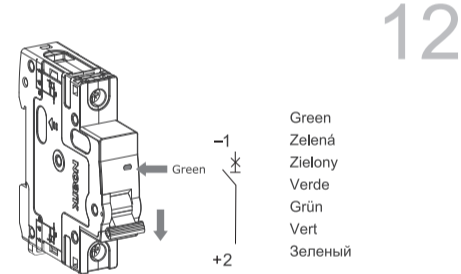

3

4

5

6

NOARK

Printed with environment-friendly paper
 Copyright Noark. All Rights Reserved
 Manufacturer: NOARK Electric(Shanghai) Co., Ltd.
 3857 Sixian Road, Songjiang District, Shanghai
 Importer: NOARK Electric Europe s.r.o. Sezemická
 2757/2 I 193 00 Praha 9 I Czech Republic
 www.noark-electric.eu
 Z9BP201711EU